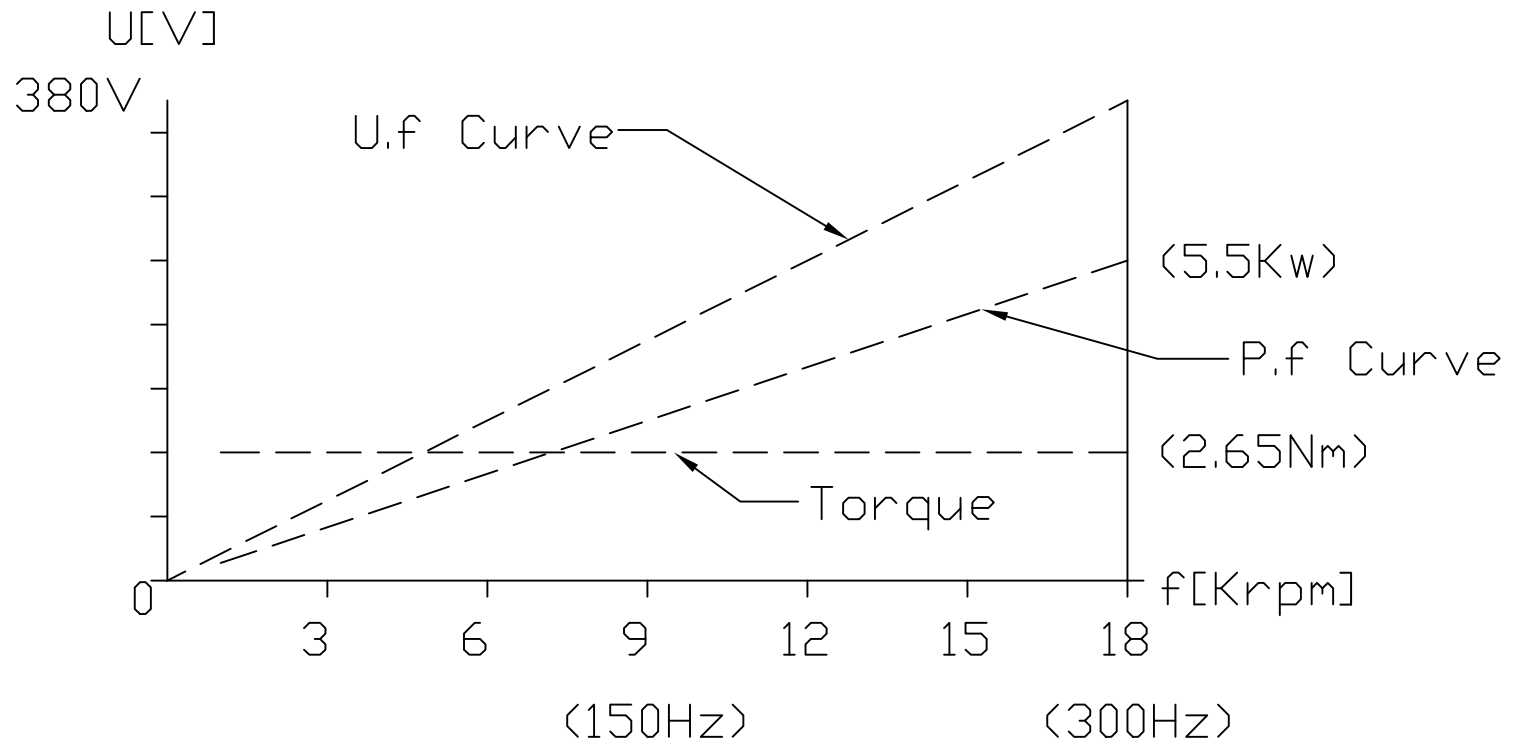

GDF60-18Z/5.5
380V 12.5A 2P

TA:20°C Serv:S1

air cooling (230V/⁵⁰/₆₀HzAC Single phase fan)