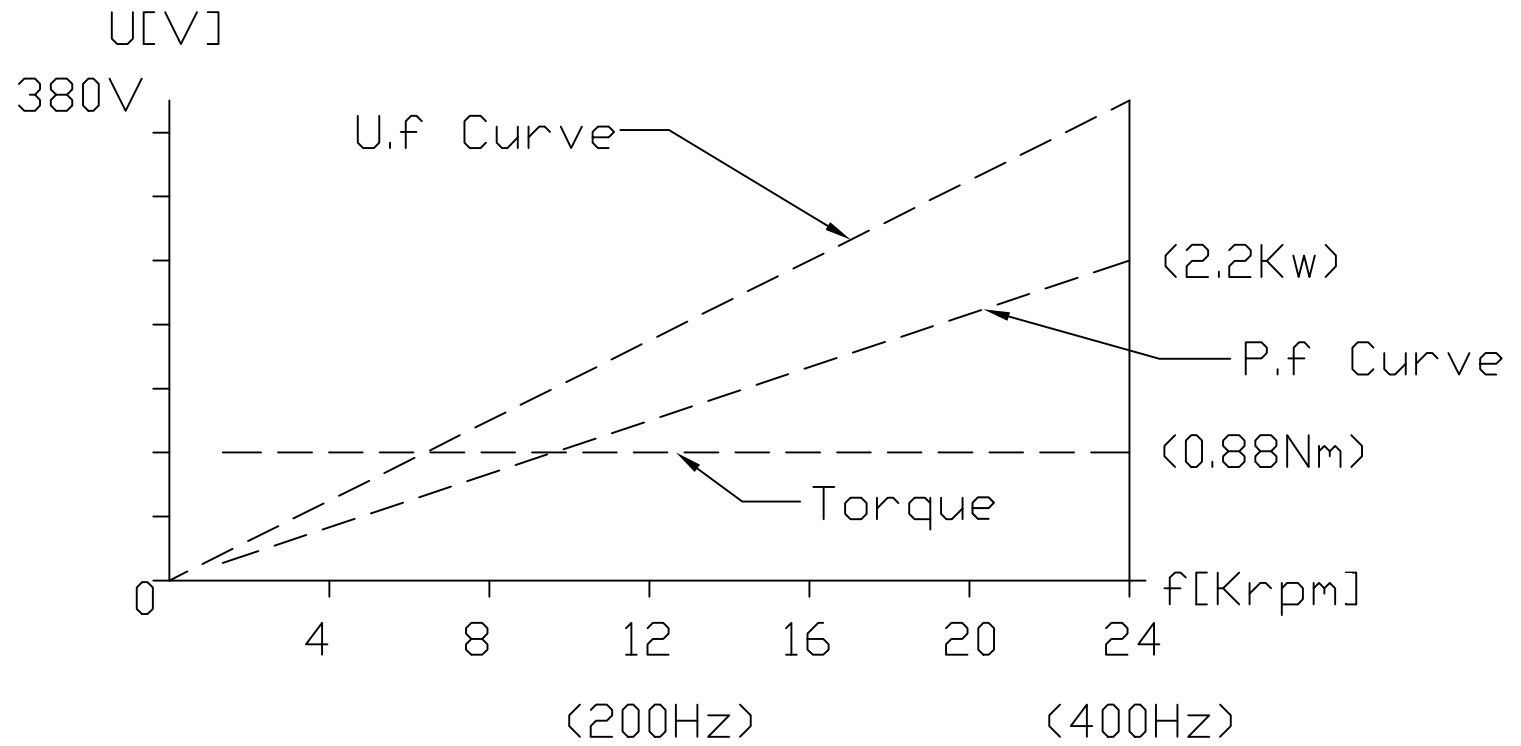

GDK85-24Z/2.2D
380V 5.5A 2P

TA:20°C

Serv:S1

Water cooling